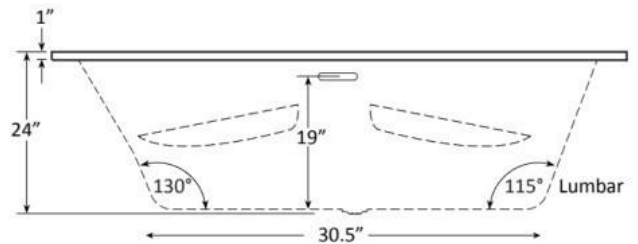

# Resse 7242 Drop-in | Undermount

72" x 42" x 24"

Acrylic Tub

## Motor Location Options

Specifications and features are subject to change without notice and are +/- .25". All final measurements should be taken on site from the bathtub.