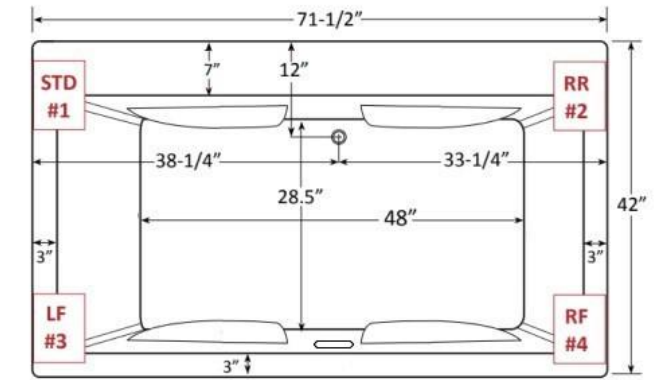

# Resse 7242 Drop-in | Undermount

72" x 42" x 24"

Acrylic Tub

## Motor Location Options

Specifications and features are subject to change without notice and are +/- .25". All final measurements should be taken on site from the bathtub.