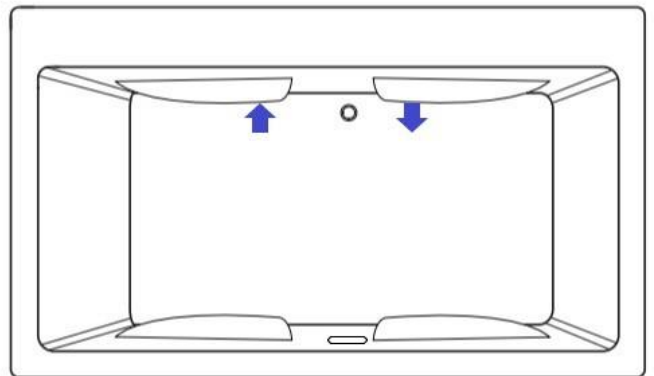

## Motor Location Options

Specifications and features are subject to change without notice and are +/- .25". All final measurements should be taken on site from the bathtub.

## JET LEGEND

- Back Jets
- Ultra Flow Jets
- 7 Port Jets
- 2 Jet Neck Pillow
- ↑ Inlet/Outlet
- Air Jets
- Grab Bar