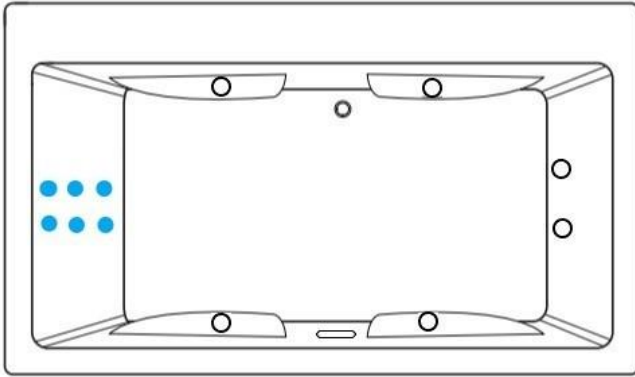

12 Jet Whirlpool
(2) 115v 20AMP GFCI Circuits
1 Motor Location