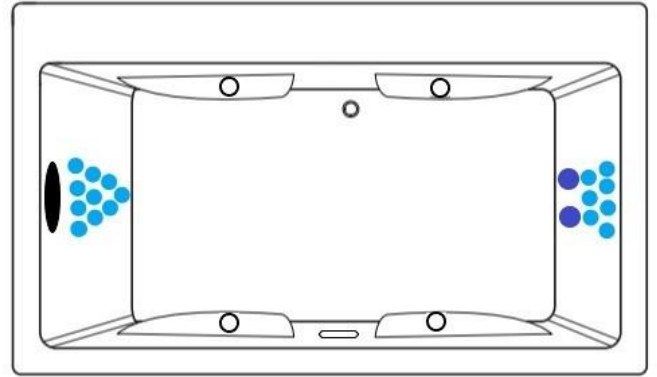

25 Jet Whirlpool
(3) 115v 20AMP GFCI Circuits
2 Motor Locations