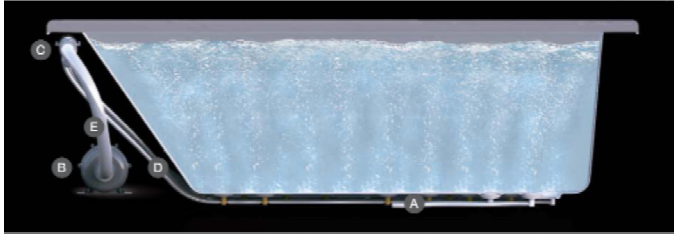

BATHTUB AIR JET KIT

Cat. No.
AIR KIT 1, AIR KIT 2

- **A** AIR JET - Bottom air jets for maximum bubble action.
- **B** BLOWER - The heart of the massage system.
- **C** MANIFOLD - Double back flow security prevention device.
- **D** FLEXIBLE PVC HOISING - IAPMO certified.
- **E** MAIN AIR INTAKE HOSE - High temperature and pressure resistant.

Air Kit is installed in tub before shipment

Features:

- 750 Watt blower motor operates system
- 300 Watt air heater warms air
- System powered by 120V
- 16 brass air jets placed in bottom of tub
- Each air jet has 24 holes
- Air jet caps available in white (AIR KIT 1) or black (AIR KIT 2)
- Includes 1¼" x 3' main air hose plus 1¼" x 9' extension hose
- Automatic system purge after each use
- Automatic safety timer turns off system after 20 minutes
- Includes water tight remote control
- Compatible with most acrylic, copper and resin tubs with no feet
- Not available with cast iron tubs or tubs with feet

INSIDE TUB VIEW - WILL VARY BY TUB DESIGN