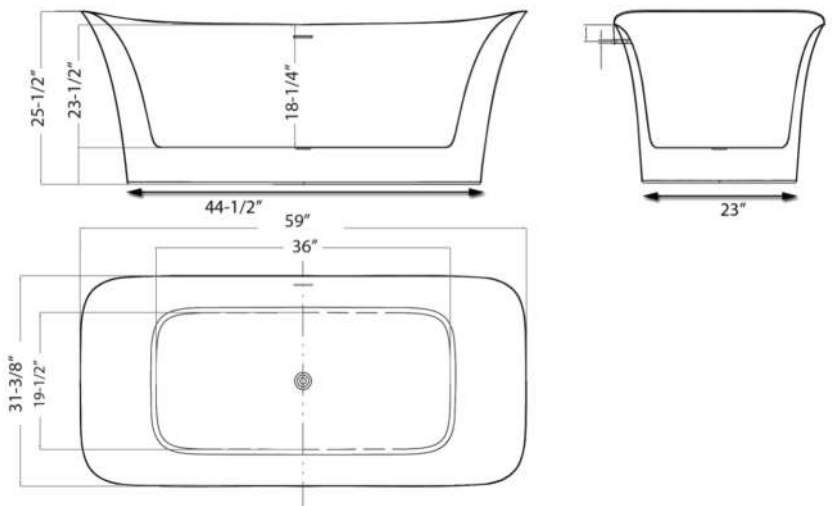

Dimensions of fixture are nominal and specifications subject to change without notice.